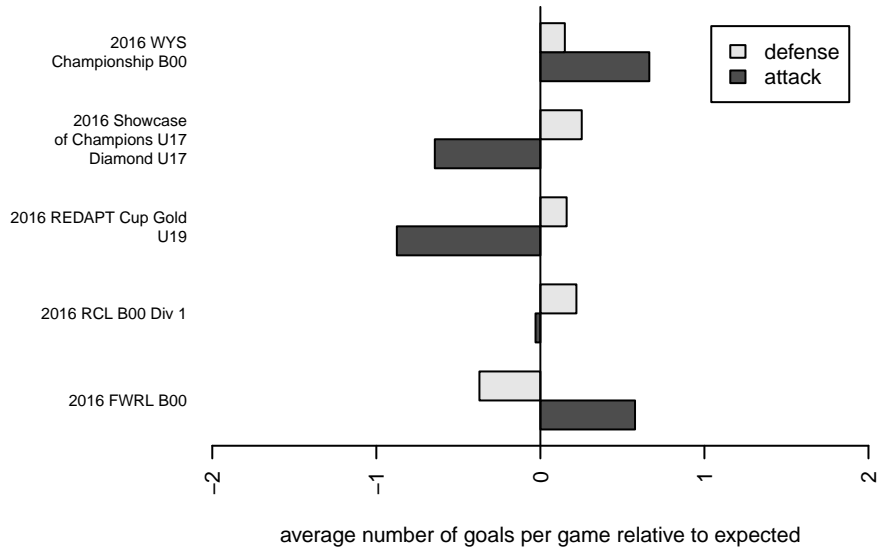

## GS Surf A B00

GS Surf  
 Bothel, WA  
 B00 total strength=1866  
 attack=49.59 defense=32.52  
 fall league = RCL B00 Div 1

alt names used:  
 GS Surf B00 A  
 GREATER SEATTLE SURF GSS B00 A (WA)  
 GS Surf B00 A  
 GREATER SEATTLE SURF GS 00A (WA)  
 GS Surf B00 A

Venues played:  
 2016 Showcase of Champions U17 Diamond U  
 2016 Nike Crossfire Challenge Super Group U'  
 2016 REDAPT Cup Gold U19  
 2016 FWRL B00  
 2016 RCL B00 Div 1  
 2016 WYS Championship B00

**attack and defense variance (black dot)  
relative to other teams  
and top 10 in region**

**attack and defense rating  
relative to others at age  
and all opponents in last 13 months**

**Performance relative to 13 month average**