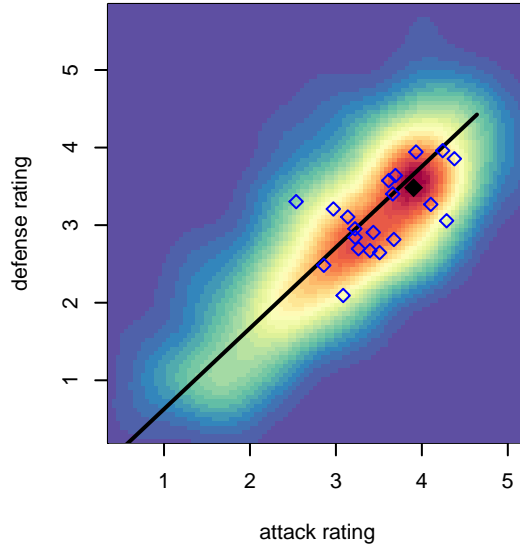

## GS Surf A B00

GS Surf  
 Bothel, WA  
 B00 total strength=1866  
 attack=49.59 defense=32.52  
 fall league = RCL B00 Div 1

alt names used:  
 GS Surf B00 A  
 GREATER SEATTLE SURF GSS B00 A (WA)  
 GS Surf B00 A  
 GREATER SEATTLE SURF GS 00A (WA)  
 GS Surf B00 A

**attack and defense variance (black dot)  
relative to other teams  
and top 10 in region**

**attack and defense rating  
relative to others at age  
and all opponents in last 13 months**

**Performance relative to 13 month average**