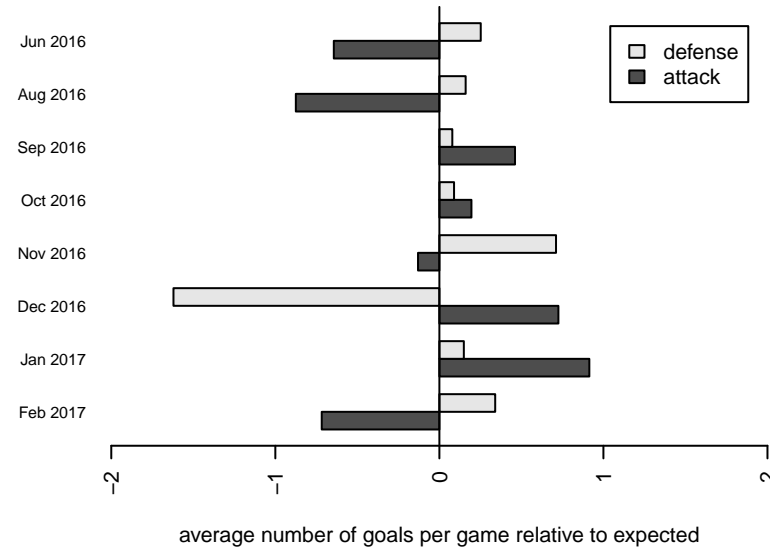

Performance relative to 13 month average