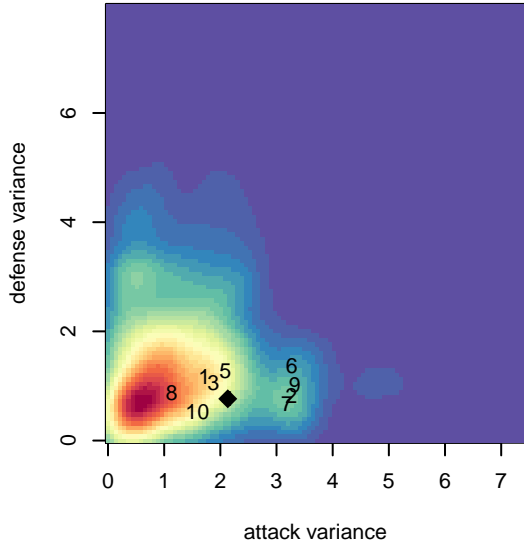

## GS Surf A B00

GS Surf  
 Bothel, WA  
 B00 total strength=1866  
 attack=49.59 defense=32.52  
 fall league = RCL B00 Div 1

alt names used:  
 GS Surf B00 A  
 GREATER SEATTLE SURF GSS B00 A (WA)  
 GS Surf B00 A  
 GREATER SEATTLE SURF GS 00A (WA)  
 GS Surf B00 A

**attack and defense variance (black dot)  
relative to other teams  
and top 10 in region**

**attack and defense rating  
relative to others at age  
and all opponents in last 13 months**

**Performance relative to 13 month average**