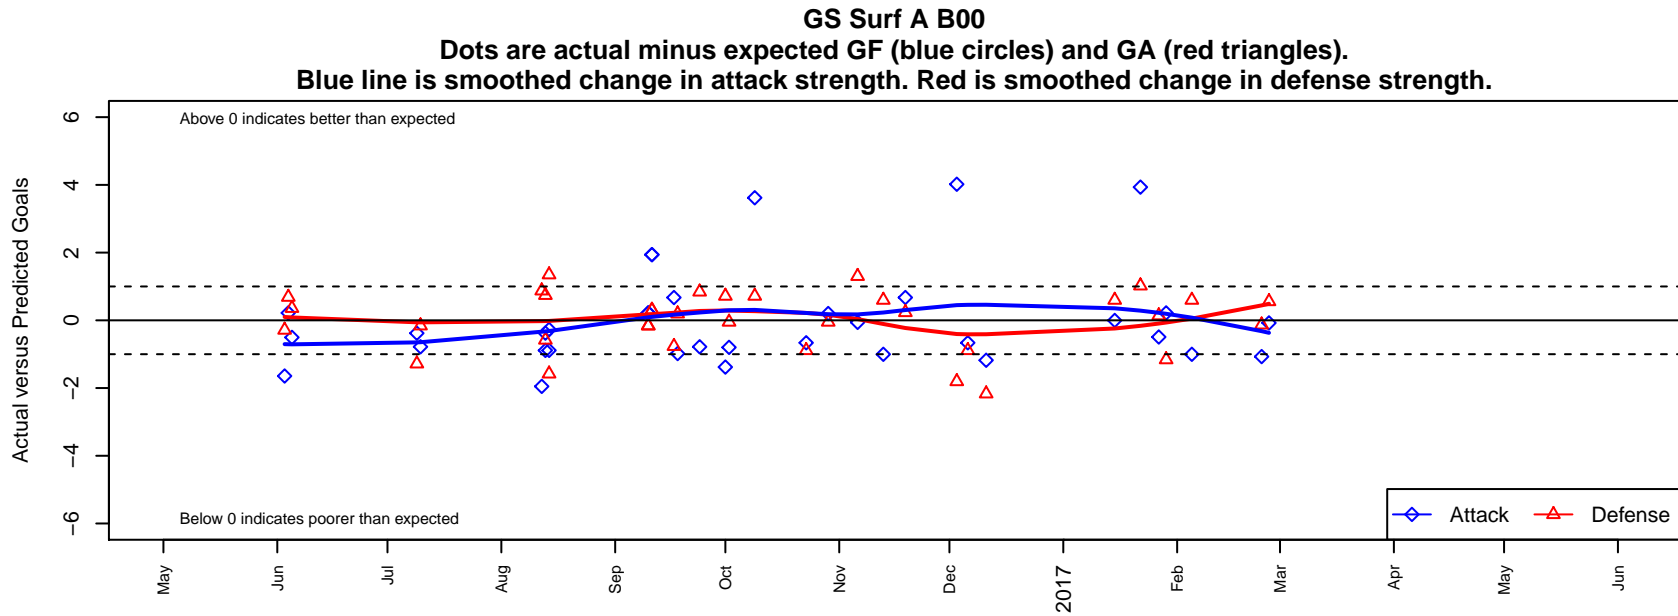

## GS Surf A B00

GS Surf  
 Bothel, WA  
 B00 total strength=1866  
 attack=49.59 defense=32.52  
 fall league = RCL B00 Div 1

alt names used:  
 GS Surf B00 A  
 GREATER SEATTLE SURF GSS B00 A (WA)  
 GS Surf B00 A  
 GREATER SEATTLE SURF GS 00A (WA)  
 GS Surf B00 A

**attack and defense variance (black dot)  
relative to other teams  
and top 10 in region**

**attack and defense rating  
relative to others at age  
and all opponents in last 13 months**

**Performance relative to 13 month average**