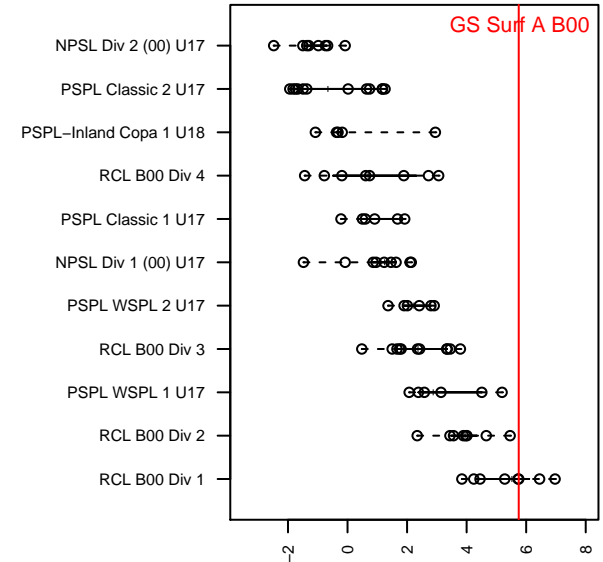

## GS Surf A B00

GS Surf  
 Bothel, WA  
 B00 total strength=1866  
 attack=49.59 defense=32.52  
 fall league = RCL B00 Div 1

alt names used:  
 GS Surf B00 A  
 GREATER SEATTLE SURF GSS B00 A (WA)  
 GS Surf B00 A  
 GREATER SEATTLE SURF GS 00A (WA)  
 GS Surf B00 A

**attack and defense variance (black dot)  
relative to other teams  
and top 10 in region**

**attack and defense rating  
relative to others at age  
and all opponents in last 13 months**

**Performance relative to 13 month average**